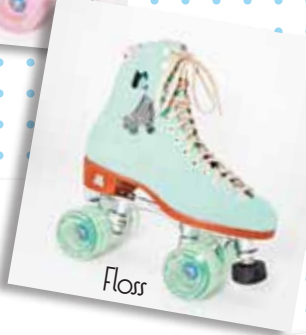

Moxi Roller Skate 2012 Linesheet

Skates

\$299

Juicy

Wheels

Soft squishy cruiser-friendly wheels for the beach or the park!
62mm high rebound MDI processed urethane with urethane core

\$50

Gummy

Lolly... In Sawwayyyed!

Complete skates:
high top suede leather boots w/ Moxi lining PowerDyne Triton metal plate w/ off-set toe stop & stabilizing foot plate. Moxi clear MDI outdoor wheels. Kwik ABEC-7 bearings. sizes 4 to 11 full only, medium width.

\$199

Ivy... Habitually Animal Friendly!

Complete skates:
high top vinyl boot w/ brushed nylon lining universal metal plate w/ bolt on toe stop Moxi tinted MDI wheels Kwik ABEC-3 bearings Sizes 4 to 10 full only, Medium Width